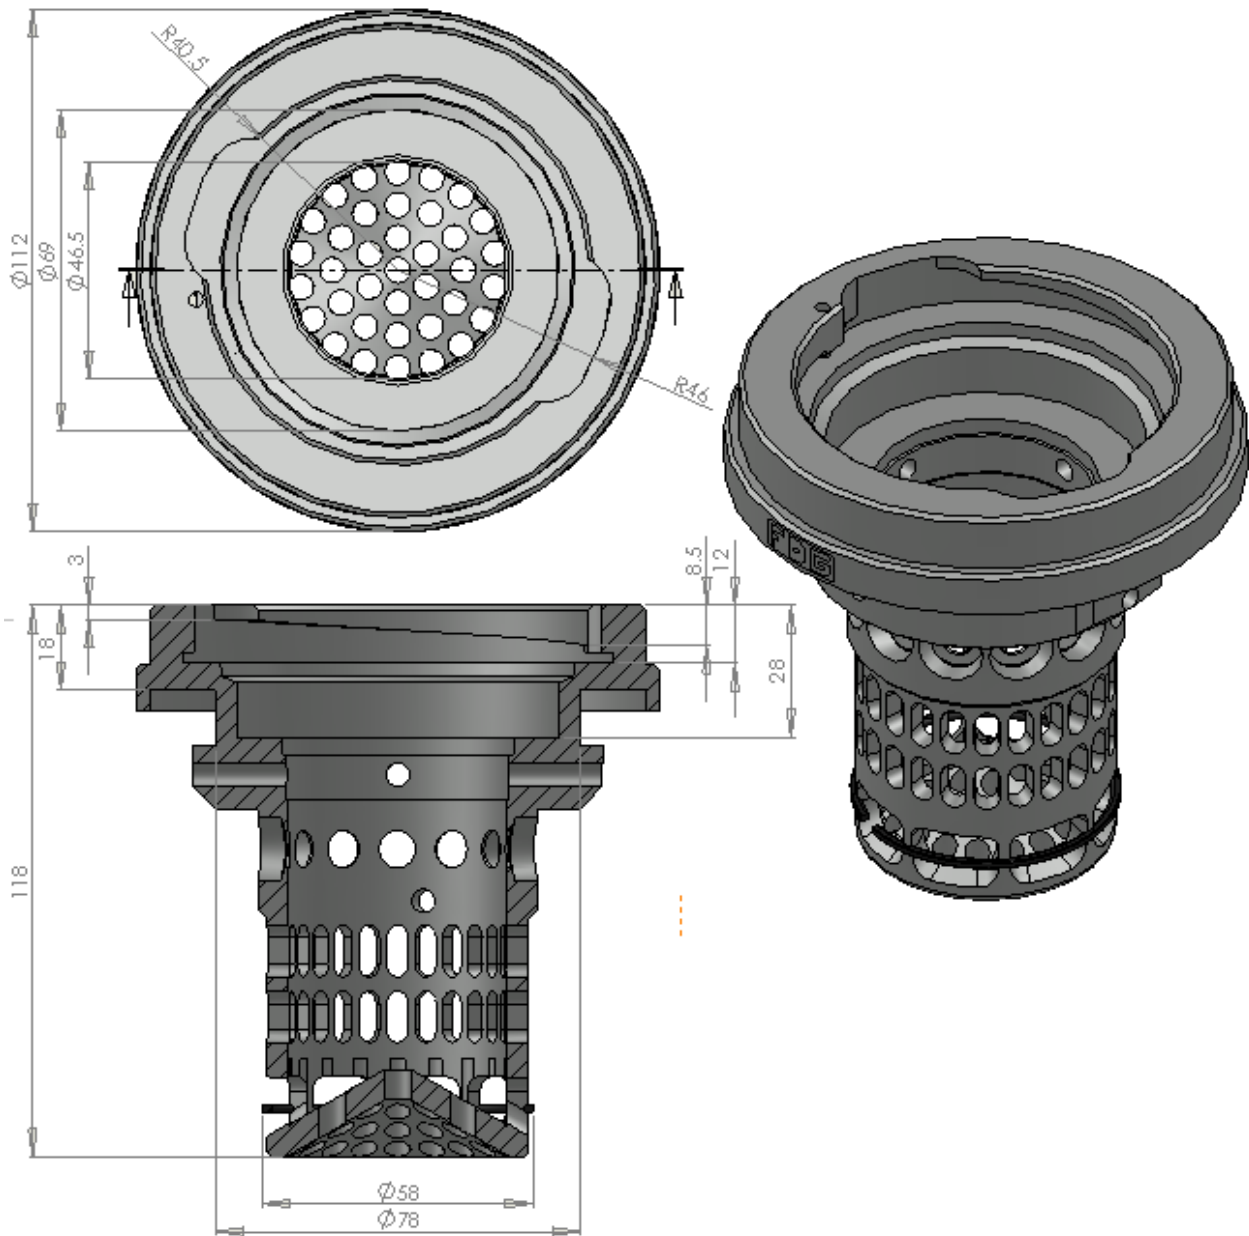

NI80 0002 (TP Ni 80 id LP) Technical Information